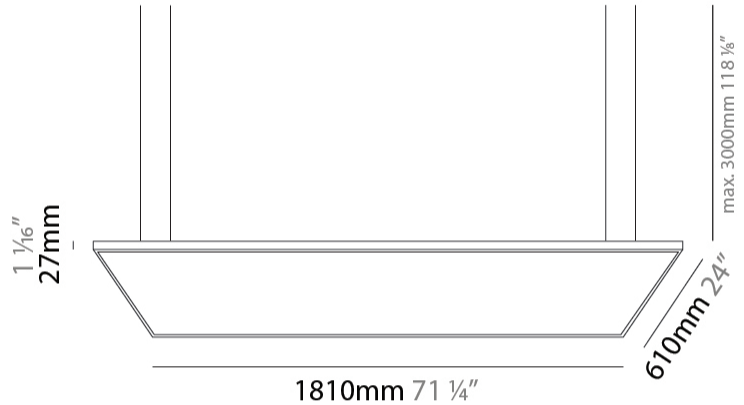

HARMONY SQUARE SUSPENSION

A51080-

base number   Color   Finish   Diffuser
Temperature   Options   Options

1. To build a product code in our configurator select the specify button on the base model # product page
2. To build a manual product code on this datasheet choose from the options listed below in blue font and add the suffix to the base model #

GENERAL

Series: Harmony Square
Partner: Ivela
Division: Architectural
Installation: Suspension
Product Type: Panels
Mounting Location: Ceiling
Light Distribution: Direct

PHYSICAL

Shape: Square
Length (mm): 1810
Length (in): 71 1/4
Width (mm): 1110
Width (in): 43 11/16
Height (mm): 27
Height (in): 1 1/16
Max. Overall Height (mm): 2500
Max. Overall Height (in): 98 7/16
Diffuser: [PMMA - Opal / Prismatic](#)
Fixture Finish: [WHI / BLK / GLD](#)
Fixture Material: Aluminum

ELECTRICAL

Lamp Type: LED
Input Wattage (W): 72
Dimming: Tri-Mode (Non-Dimming and Phase Dimming (120Vac only) and 0-10V Dimming)
Driver Included: No
Driver Location: Remote
Driver Type: Constant Voltage - Universal
Driver Class: Class 2
Housing: ENCP 5 (ERP) ENCP 8 (SC Power)
Input Voltage (V): 120 - 277
Output Voltage (V): 24

LED

Color Temperature (°K): [2700 / 3000 / 3500 / 4000](#)
Max. Delivered Lumen (lm): 4320 / 4500 / 4634 / 4770
Nominal Lumen (lm): 7200 / 7500 / 7950
CRI: >93 CRI
Lamp Life (hrs): 50000

OPTICAL

RATINGS AND CERTIFICATIONS

Certified By: Certified for North American Standards
IP rating: IP20