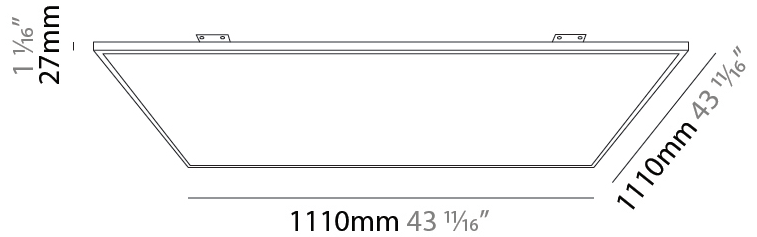

PROJECT	_____
TYPE	_____
SPECIFIER	_____
QUANTITY	_____
DATE	_____

HARMONY SQUARE RECESSED

A56190-

base number	Color	Finish	Diffuser
	Temperature	Options	Options

1. To build a product code in our configurator select the specify button on the base model # product page
2. To build a manual product code on this datasheet choose from the options listed below in blue font and add the suffix to the base model #

GENERAL

Series: Harmony Square
Partner: Ivela
Division: Architectural
Installation: Recessed
Product Type: Panels
Mounting Location: Ceiling
Light Distribution: Direct

PHYSICAL

Shape: Square
Length (mm): 1110
Length (in): 43 11/16
Width (mm): 1110
Width (in): 43 11/16
Height (mm): 27
Height (in): 1 1/16
Diffuser: PMMA - Opal
Fixture Finish: WHI / BLK / GLD
Fixture Material: Aluminum

ELECTRICAL

Lamp Type: LED
Input Wattage (W): 80
Dimming: Tri-Mode (Non-Dimming and Phase Dimming (120Vac only) and 0-10V Dimming)
Driver Included: No
Driver Location: Remote
Driver Type: Constant Voltage - Universal
Driver Class: Class 2
Housing: ENCP 5 (ERP) ENCP 8 (SC Power)
Input Voltage (V): 120 - 277
Output Voltage (V): 24

LED

Color Temperature (°K): 2700 / 3000 / 3500 / 4000
Max. Delivered Lumen (lm): 6336 / 6600 / 6796 / 6996
Nominal Lumen (lm): 10560 / 11000 / 11327 / 11660
CRI: >93 CRI
Lamp Life (hrs): 50000

OPTICAL

RATINGS AND CERTIFICATIONS

Certified By: CSA Certified to UL and CSA Standards
IP rating: IP20