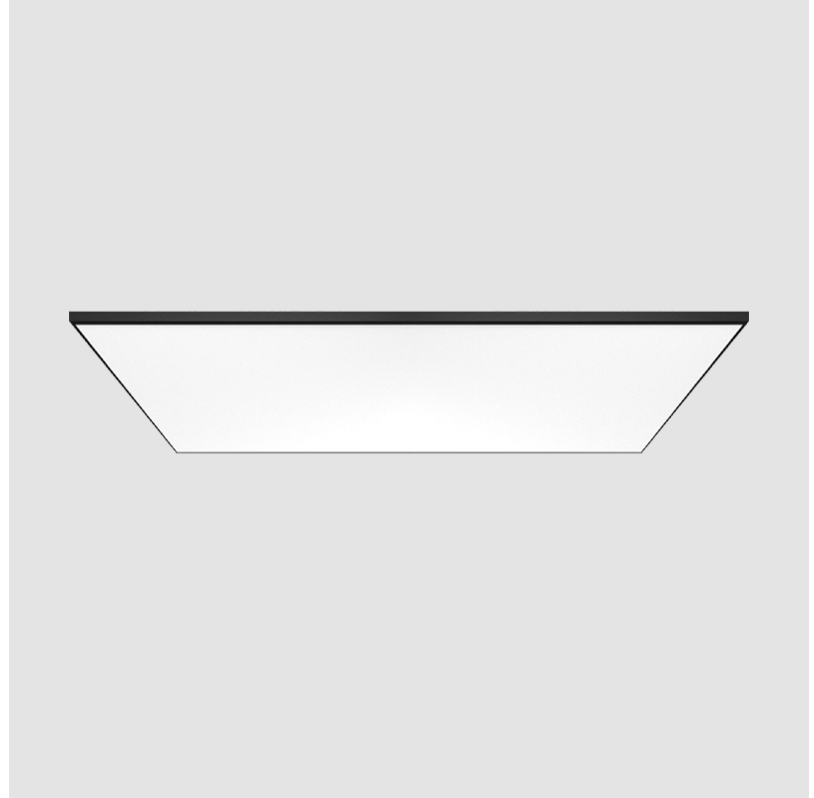

PROJECT	_____
TYPE	_____
SPECIFIER	_____
QUANTITY	_____
DATE	_____

HARMONY SQUARE SURFACE

A52048-

base number	Color	Finish	Diffuser
	Temperature	Options	Options

1. To build a product code in our configurator select the specify button on the base model # product page
2. To build a manual product code on this datasheet choose from the options listed below in blue font and add the suffix to the base model #

GENERAL

Series: Harmony Square
Partner: Ivela
Division: Architectural
Installation: Surface
Product Type: Panels
Mounting Location: Ceiling
Light Distribution: Direct

PHYSICAL

Shape: Square
Length (mm): 1110
Length (in): 43 11/16
Width (mm): 1110
Width (in): 43 11/16
Height (mm): 27
Height (in): 1 1/16
Diffuser: PMMA - Opal
Fixture Finish: WHI / BLK / GLD
Fixture Material: Aluminum

ELECTRICAL

Lamp Type: LED
Input Wattage (W): 80
Dimming: Tri-Mode (Non-Dimming and Phase Dimming (120Vac only) and 0-10V Dimming)
Driver Included: No
Driver Location: Remote
Driver Type: Constant Voltage - Universal
Driver Class: Class 2
Housing: ENCP 5 (ERP) ENCP 8 (SC Power)
Input Voltage (V): 120 - 277
Output Voltage (V): 24

LED

Color Temperature (°K): 2700 / 3000 / 4000
Max. Delivered Lumen (lm): 6336 / 6600 / 6996
Nominal Lumen (lm): 10560 / 11000 / 11660
CRI: >93 CRI
Lamp Life (hrs): 50000

OPTICAL

RATINGS AND CERTIFICATIONS

Certified By: CSA Certified to UL and CSA Standards
IP rating: IP20