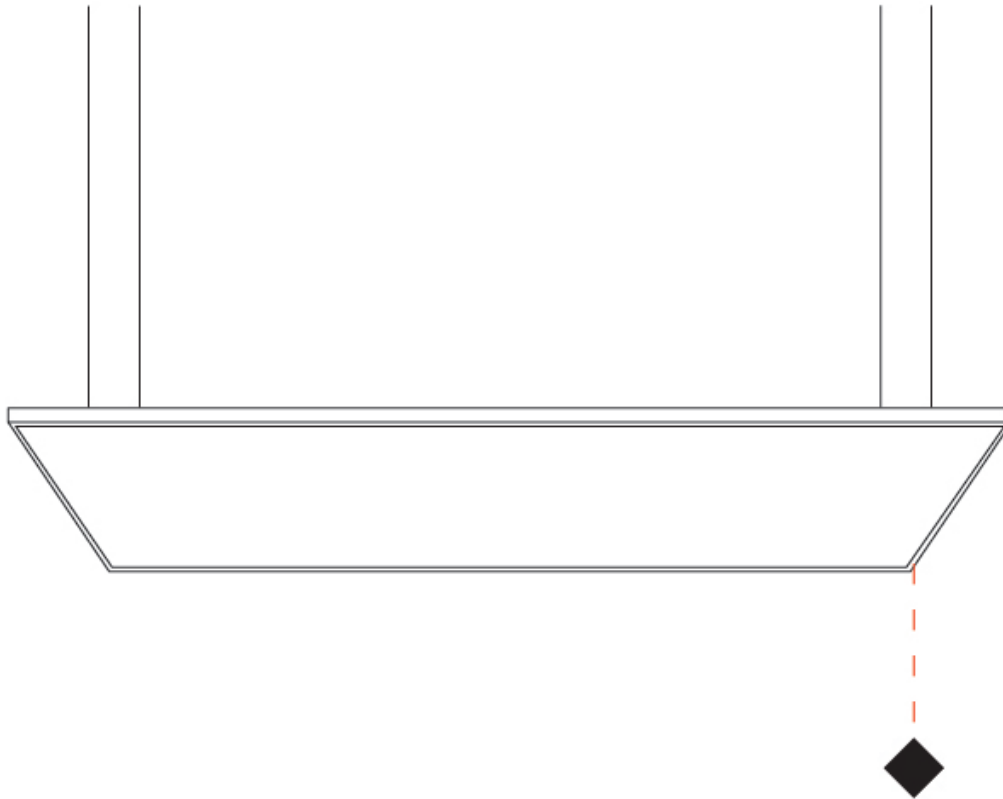

HARMONY SQUARE SUSPENSION

A51080-

PROJECT	_____
TYPE	_____
SPECIFIER	_____
QUANTITY	_____
DATE	_____